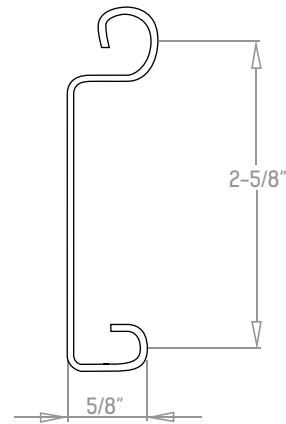

CUN100 | Specifications

Max Width:	20'
Max Height:	10'
Slat Type:	Flat 3" with Nylon Endlocks
Curtain Material:	Aluminum
Curtain Finish:	Prepainted
Curtain Gauge:	0.050 in.
Wind Load:	+20.0/-20.0 psf
Bottom Bar:	Aluminum T Profile
Weather Stripping:	Bottom Bar and Interior and Exterior Guides
Locking	Slide Bolts
Guides:	Aluminum Profile
Springs:	Min. 10,000 Cycles
Hood:	Hexagonal 24 ga. Galvanized Steel
Operation:	Manual Push Up

CUN100 | Options

- Slats: 20 ga. 22 ga. or 24 ga. / Windlocks
- Stainless Steel or Steel
- Hurricane Approval
- Galvanized (G90) / Powder Coated Finishes
- Hood: Round 24 ga. Steel / Aluminum
- Motor Operation / Chain Hoist / Crank
- Multiple Guide Options
- Weather Sealed Guides
- Single or Double Angle Bottom Bar / Steel or Stainless Steel
- Lintel Seal Weather Stripping
- Counterbalance Life Cycle (50,000 / 100,000 / 300,000)
- Hot Dip Galvanizing on Steel Components

CUN100 | Application Guide

	CUN100
Cafeteria / Concessions	
High Security	
Pharmacy	
Shopping Mall/Retail	
Healthcare Facilities	
Educational Facilities	
Stadiums	
Service Window Openings	
Wide Openings	

= Good   = Better   = Best

CUN100 | Slat Profile

CUN100 | Finishes*

*Actual colors may vary from brochure due to fluctuation in the printing process or your computer's monitor resolution. Always request a color sample for accurate color matching.

Contact Us: info@rollingdoors.com : +(1) 305.885.7590

: 7214 NW 78th Terrace, Medley, FL 33166

rollingdoors.com