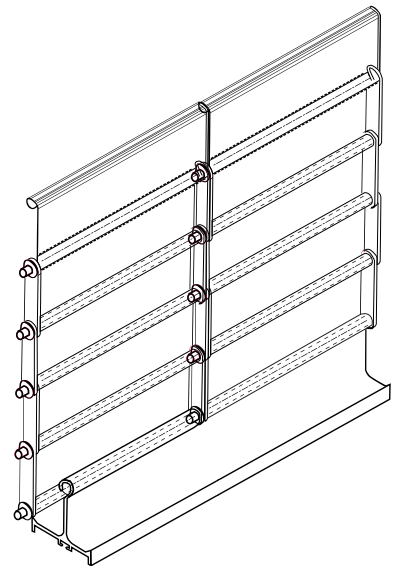

RAGD100 | Specifications

Max Width*:	30'
Max Height*:	30'
Grille Type:	Straight Lattice Pattern
Bottom Bar:	Aluminum T Profile
Grille Material:	Aluminum
Curtain Finish:	Anodized
Guides:	Aluminum Profile
Weather Stripping:	Bottom Bar and Interior and Exterior Guides
Locking:	Bottom Bar Slide Bolts
Hood:	Hexagonal 24 ga. Galvanized Steel (G90)
Operation:	Manual Push Up
Springs:	Min. 10,000 Cycles

* Please contact for over sized requests

RAGD100 | Options

- Staggered Brick Pattern
- One Angle / Two Angle / Aluminum Tubular Profile Bottom Bar
- Powder Coated Finishes
- Galvanized Roll-formed Guides
- Hood: Square or Round 24 ga. Galvanized Steel (G90)
- Lintel Seal Guides
- Two Point Deadlock Cylinder
- Motor Operation / Manual Chain Hoist / Crank
- Counterbalance Life Cycle (50,000 / 100,000 / 300,000)

RAGD100 | Application Guide

	RAGD100
Cafeteria / Concessions	👉
High Security	👈
Shopping Mall/Retail	👉
Underground Parking	👈

👈 = Good   👉 = Better   👈 = Best

RAGD100 | Profile

RAGD100 | Finishes**

**Actual colors may vary from brochure due to fluctuation in the printing process or your computer's monitor resolution. Always request a color sample for accurate color matching.

Contact Us: info@rollingdoors.com : +(1) 305.885.7590

: 7214 NW 78th Terrace, Medley, FL 33166

rollingdoors.com